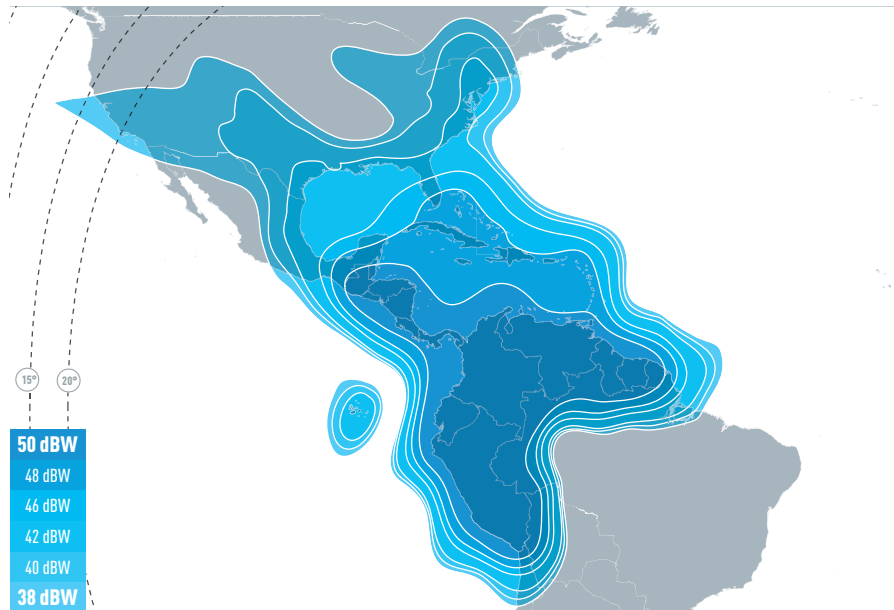

SATELLITE EUTELSAT 65 WEST A

Ku-band Americas Downlink Coverage