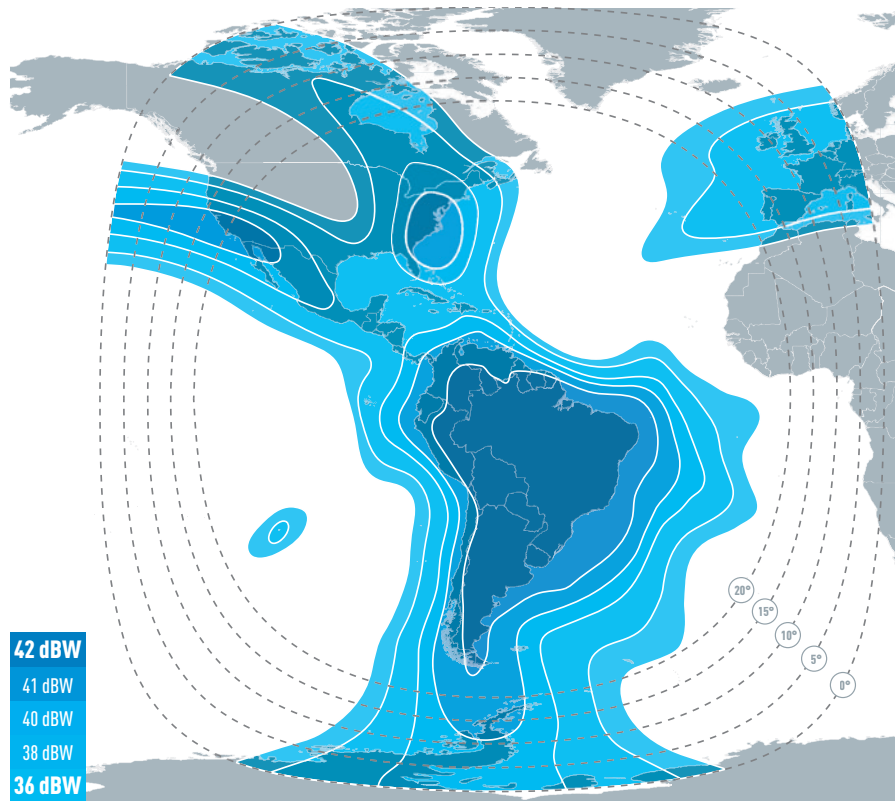

## MULTI-MISSION SATELLITE FOR LATIN AMERICA

C-band Downlink Coverage

### EUTELSAT 65 West A opens new markets in Brazil and Latin America

EUTELSAT 65 West A is a tri-band satellite designed to target fast-growing video and broadband markets across Latin America.

Its high-power Ku-band payload enables DTH reception of digital and HD channels across Brazil and facilitates corporate connectivity in Central America, the Caribbean and the Andean region.

The satellite also features a transatlantic C-band coverage for cross-continental video contribution and distribution, as well as a Ka-band payload for broadband access across Brazil and Latin America.

## ORBITAL POSITION

65 DEGREES WEST