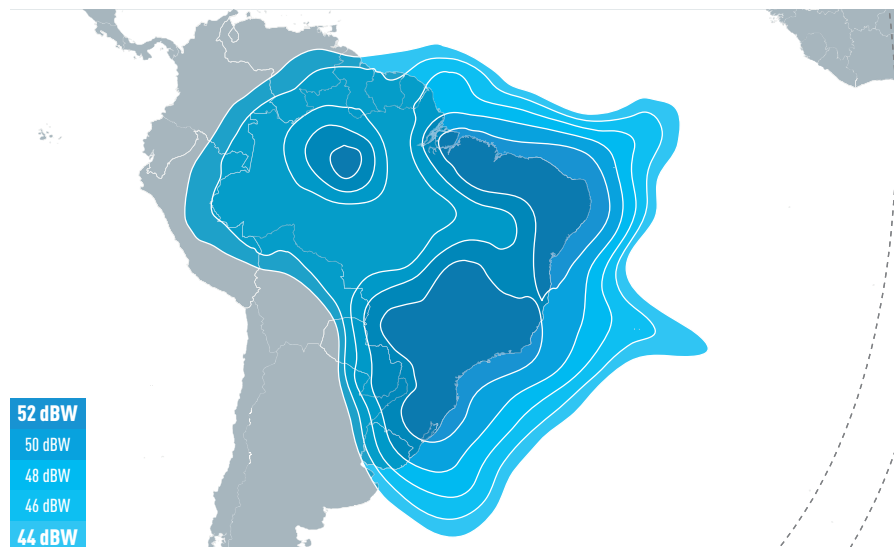

Ku-band Brazil Downlink Coverage

KEY MARKETS

- → BRAZIL
- → LATIN AMERICA
- → CENTRAL AMERICA

KEY SERVICES

- → DTH
- → VIDEO DISTRIBUTION
- → BROADBAND ACCESS
- → VSAT NETWORK

SATELLITE MANUFACTURER

SPACE SYSTEMS/LORAL

LAUNCH DATE

09/03/2016

PROJECTED LIFETIME

> 15 YEARS

ORBITAL POSITION

65 DEGREES WEST

FREQUENCIES

C-band, Ku-band and Ka-band

What can we do for you? Please visit
www.eutelsat.com/enquiries