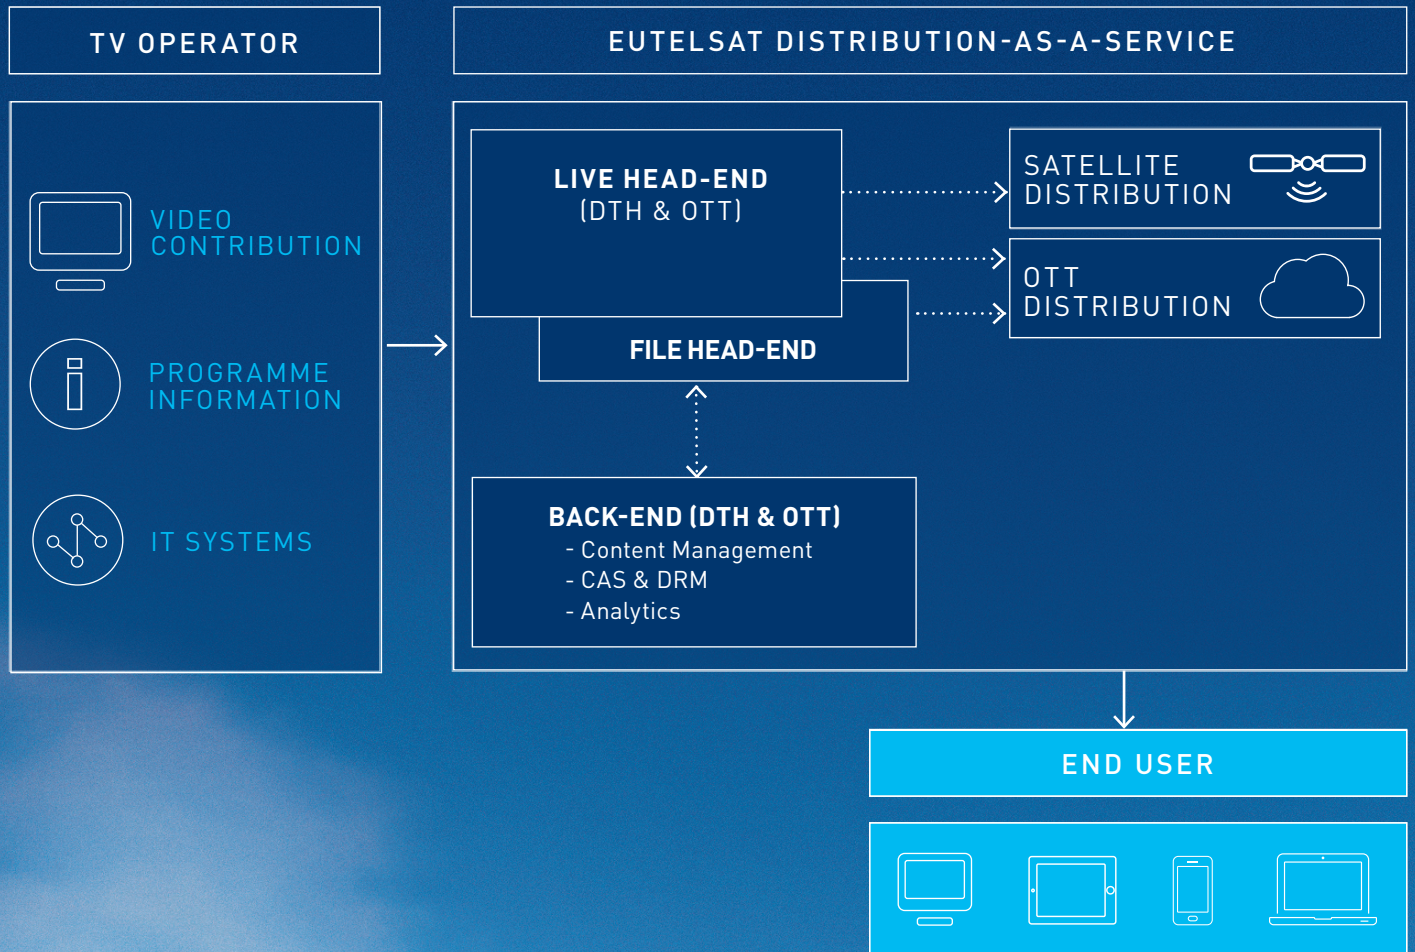

Turnkey DTH and OTT Distribution-as-a-Service