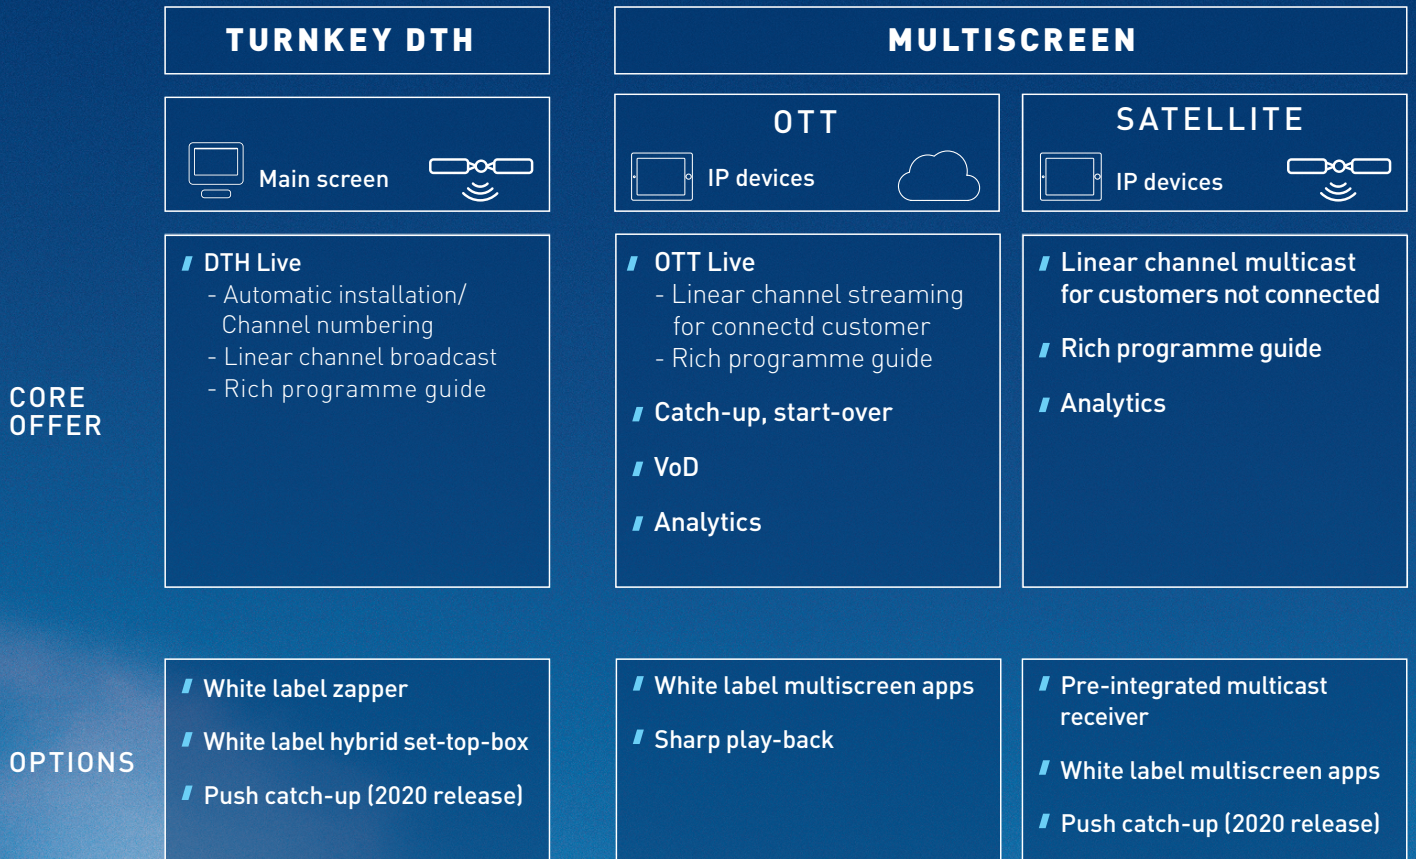

# The solution

---

Eutelsat Cirrus is a fully integrated user-friendly, content delivery platform. It's designed to overcome the challenges inherent in building a content distribution business.

- Any content delivered anywhere, to any device, anytime
- State-of-the-art solution with continuous innovation guaranteed
- A modular approach designed to meet your requirements
- Content delivery to multiple devices - both DTH and OTT
- One fully-supported platform whether you have 10 viewers or 10 million, with analytics to help you better monetise your content

### ANY DEVICE

TABLET

MOBILE

TV

# Modular content delivery solution to fit your targeted end-user offer